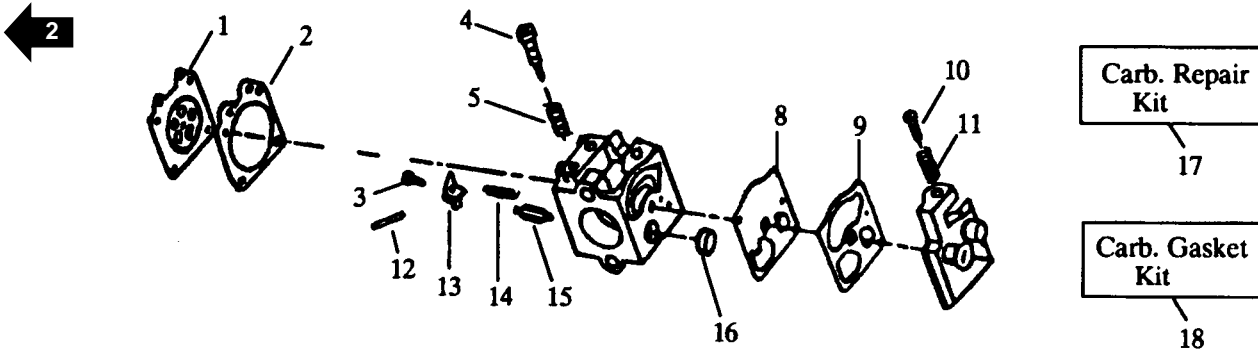

KEY	PART NUMBER	DESCRIPTION	QTY
CA01	5300350-14/6	DIAPHRAGM	1
CA02	5300351-51/6	GASKET METERING	1
CA04	5300352-68/8	MIXTURE NEEDLE	1
CA05	5300352-14/2	SPRING-MIXTURE NEEDLE	1
CA08	5300351-66/4	DIAPHRAGM	1
CA09	5300351-64/9	GASKET	1
CA10	5300352-03/5	SCREW	1
CA11	5300352-08/4	SPRING	1
CA12	5300350-28/6	PIN METERING	1
CA13	5300350-31/0	LEVER METERING	1
CA14	5300351-88/8	METERING LEVER SPRING	1
CA15	5300351-06/0	INLET NEEDLE VALVE	1
CA16	5300351-78/9	INLET SCREEN	1
CA17	5300352-64/7	CARB. KWIK REPAIR KIT	1
CA18	5300352-19/1	KIT GASKET DIAPH.	1

KEY	PART NUMBER	DESCRIPTION	QTY
VT01	5300947-73/5	COLLECTION BAG & STRAP	1
VT02	5300947-64/4	COLLECTION BAG ELBOW TUBE	1
VT03	5300946-52/1	UPPER VACUUM TUBE	1
VT04	5300944-76/5	LOWER VACUUM TUBE	1

KEY	PART NUMBER	DESCRIPTION	QTY
BT01	5300946-62/0	BLOWER NOZZLE-FLARE	1
BT02	5300946-51/3	BLOWER TUBE	1